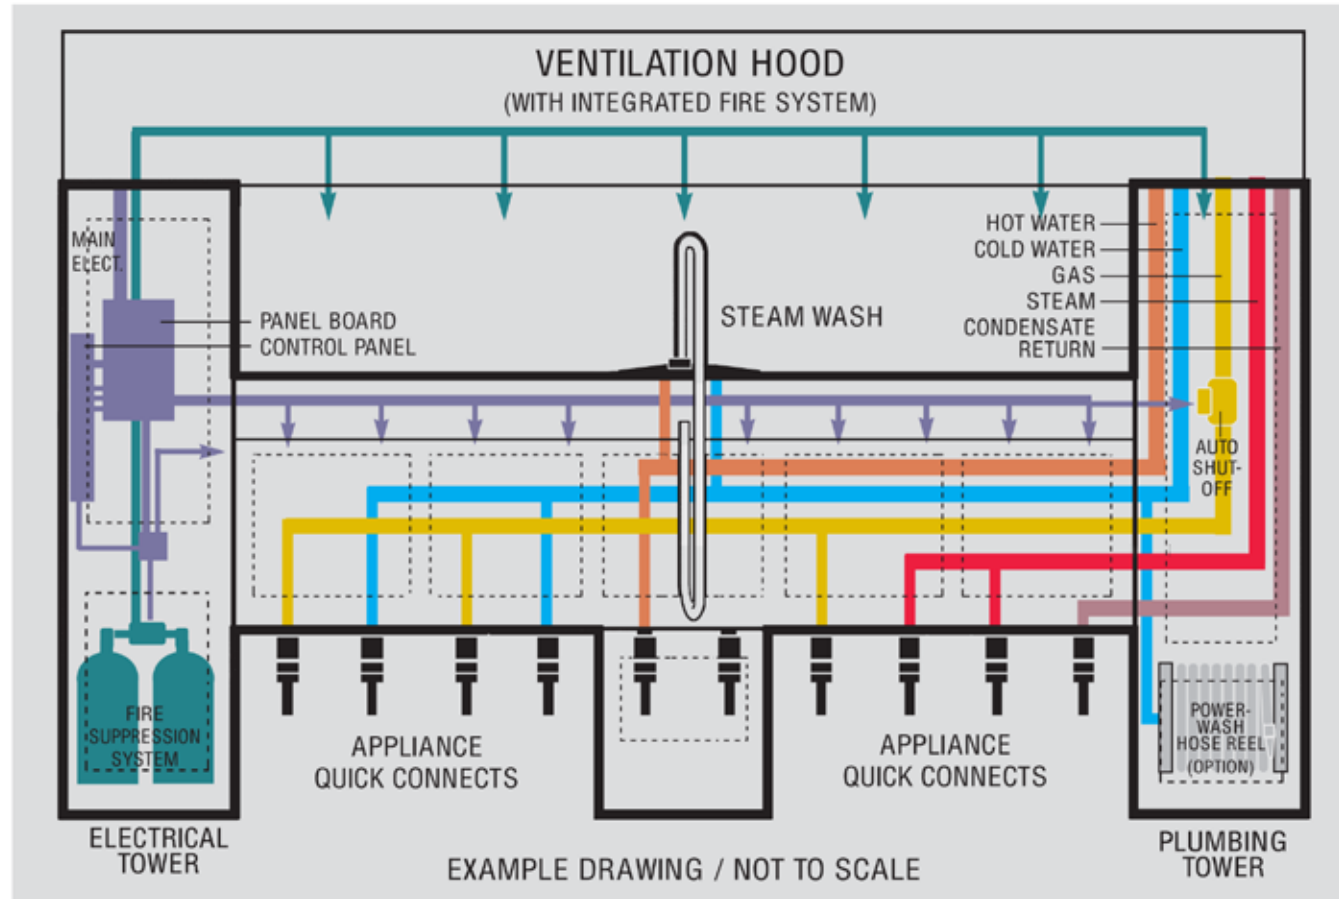

**P**roviding safety, space efficiency, ease of expansion and streamlined maintenance for today's best kitchens

**Configurations:** Systems may be Wall Style, Island or Overhead. Electrical service available in Bus Bar type or Conventional Panel. Piping Service typically include Gas, Hot Water, Cold Water, Steam and Condensate/Return as needed, with many other custom features available.

**Modular Design:** Hood Depot's Utility Distribution System offers flexibility to expand or reconfigure your appliance layout without customary remodeling costs.

**Safety:** The UDS includes automatic shut-off devices for gas and electric appliances, electrical ground fault protection, safety rated steam fittings and state-of-the-art integrated fire suppression system pre-fabricated in an add-on cabinet.